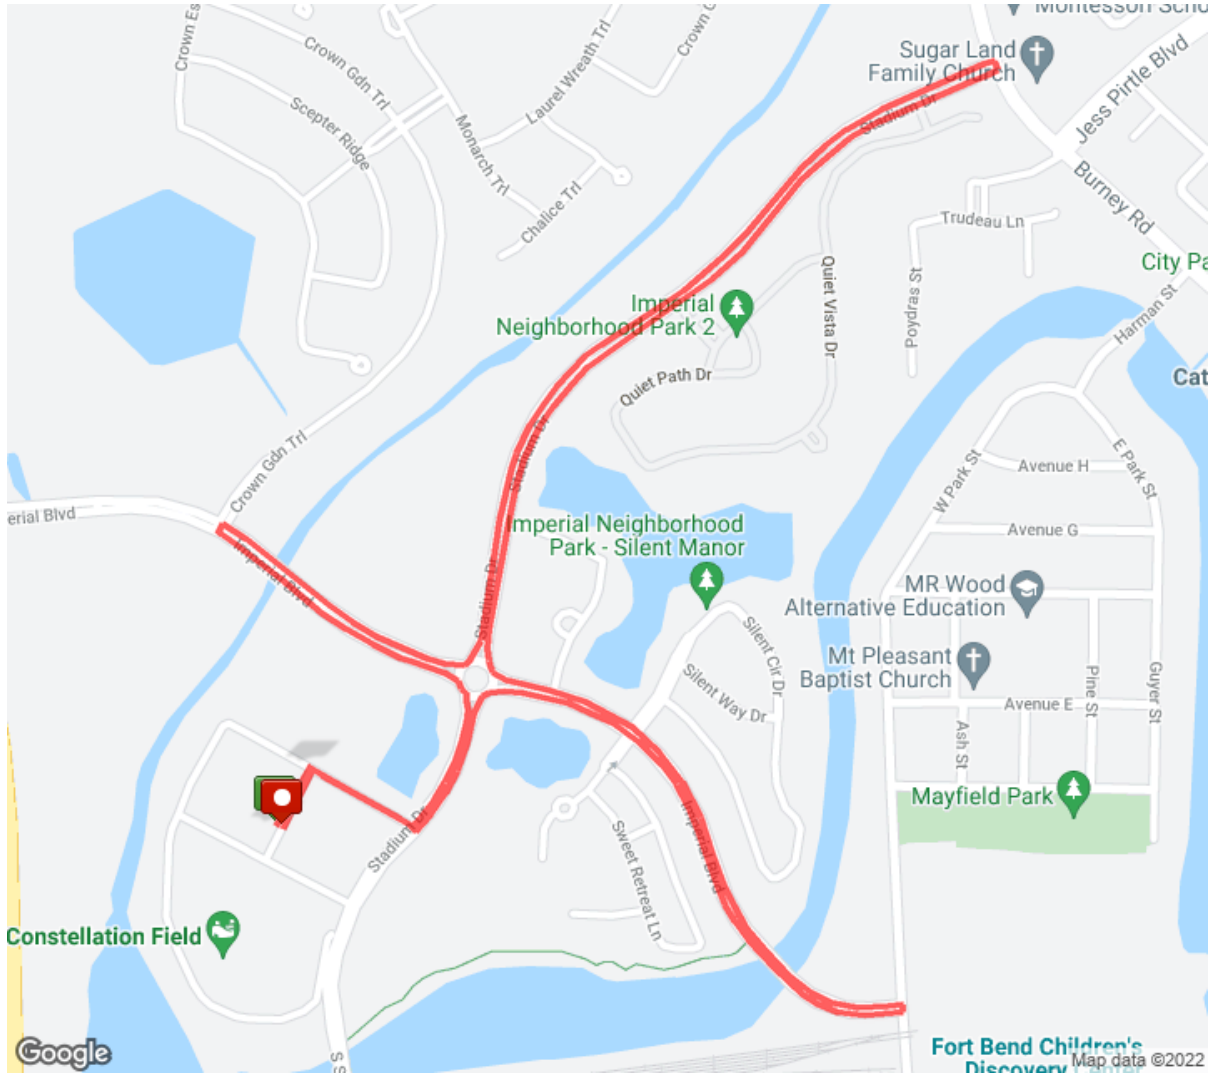

LoveStruck 5K/10K

Distance: 3.20 mi

Elevation Gain: 40 ft

Elevation Max: 99 ft

Notes

0.00 mi Direct/offroad route segment

0.00 mi	Head southeast toward Stadium Dr
0.09 mi	Head southeast toward Stadium Dr
0.10 mi	Turn left onto Stadium Dr
0.21 mi	Head northeast on Stadium Dr
0.21 mi	At the traffic circle, take the 1st exit onto Imperial Blvd Destination will be on the right
0.46 mi	Head south on Imperial Blvd toward Skeeter Trail Destination will be on the right
0.58 mi	Head southeast on Imperial Blvd toward Ulrich St
0.66 mi	Make a U-turn at Ulrich St
0.68 mi	Head west on Imperial Blvd toward Silent Manor Dr
1.11 mi	At the traffic circle, take the 1st exit onto Stadium Dr
1.12 mi	Head north on Stadium Dr toward Grace Point Dr
1.23 mi	Head north on Stadium Dr toward Quiet Cove Dr
1.35 mi	Head northeast on Stadium Dr toward Quiet Cove Dr Destination will be on the right
1.45 mi	Head northeast toward Quiet Cove Dr Destination will be on the left
1.60 mi	Head northeast toward Burney Rd
1.75 mi	Head east toward Burney Rd
1.76 mi	Turn left onto Burney Rd
1.77 mi	Turn left onto Stadium Dr Destination will be on the right
1.78 mi	Head southwest on Stadium Dr toward Quiet Cove Dr
2.42 mi	Head southwest on Stadium Dr
2.42 mi	At the traffic circle, take the 1st exit onto Imperial Blvd
2.65 mi	Head southwest toward Imperial Blvd
2.66 mi	Head northeast toward Imperial Blvd
2.66 mi	Turn right onto Imperial Blvd
2.84 mi	Head east on Imperial Blvd
2.88 mi	At the traffic circle, take the 1st exit onto Stadium Dr
2.89 mi	Head south on Stadium Dr
3.00 mi	Head southwest on Stadium Dr
3.00 mi	Turn right
3.09 mi	Head southwest
3.14 mi	Destination