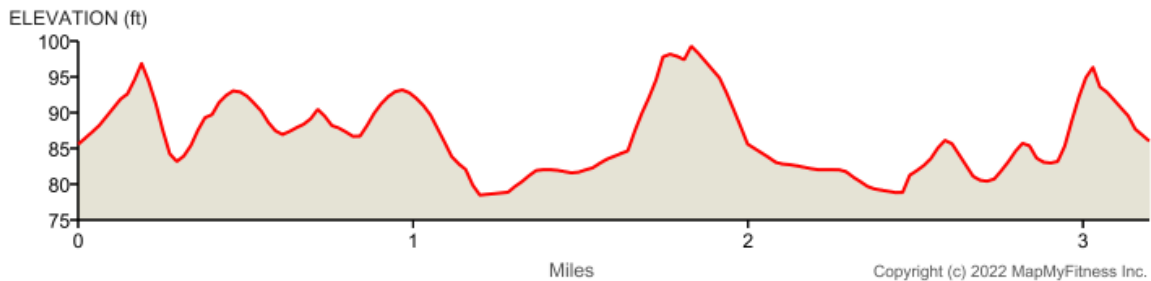

LoveStruck 5K/10K

Distance: 3.20 mi

Elevation Gain: 40 ft

Elevation Max: 99 ft

Notes

0.00 mi Direct/offroad route segment

0.00 mi	Head southeast toward Stadium Dr
0.09 mi	Head southeast toward Stadium Dr
0.10 mi	Turn left onto Stadium Dr
0.21 mi	Head northeast on Stadium Dr
0.21 mi	At the traffic circle, take the 1st exit onto Imperial Blvd Destination will be on the right
0.46 mi	Head south on Imperial Blvd toward Skeeter Trail Destination will be on the right
0.58 mi	Head southeast on Imperial Blvd toward Ulrich St
0.66 mi	Make a U-turn at Ulrich St
0.68 mi	Head west on Imperial Blvd toward Silent Manor Dr
1.11 mi	At the traffic circle, take the 1st exit onto Stadium Dr
1.12 mi	Head north on Stadium Dr toward Grace Point Dr
1.23 mi	Head north on Stadium Dr toward Quiet Cove Dr
1.35 mi	Head northeast on Stadium Dr toward Quiet Cove Dr Destination will be on the right
1.45 mi	Head northeast toward Quiet Cove Dr Destination will be on the left
1.60 mi	Head northeast toward Burney Rd
1.75 mi	Head east toward Burney Rd
1.76 mi	Turn left onto Burney Rd
1.77 mi	Turn left onto Stadium Dr Destination will be on the right
1.78 mi	Head southwest on Stadium Dr toward Quiet Cove Dr
2.42 mi	Head southwest on Stadium Dr
2.42 mi	At the traffic circle, take the 1st exit onto Imperial Blvd
2.65 mi	Head southwest toward Imperial Blvd
2.66 mi	Head northeast toward Imperial Blvd
2.66 mi	Turn right onto Imperial Blvd
2.84 mi	Head east on Imperial Blvd
2.88 mi	At the traffic circle, take the 1st exit onto Stadium Dr
2.89 mi	Head south on Stadium Dr
3.00 mi	Head southwest on Stadium Dr
3.00 mi	Turn right
3.09 mi	Head southwest
3.14 mi	Destination