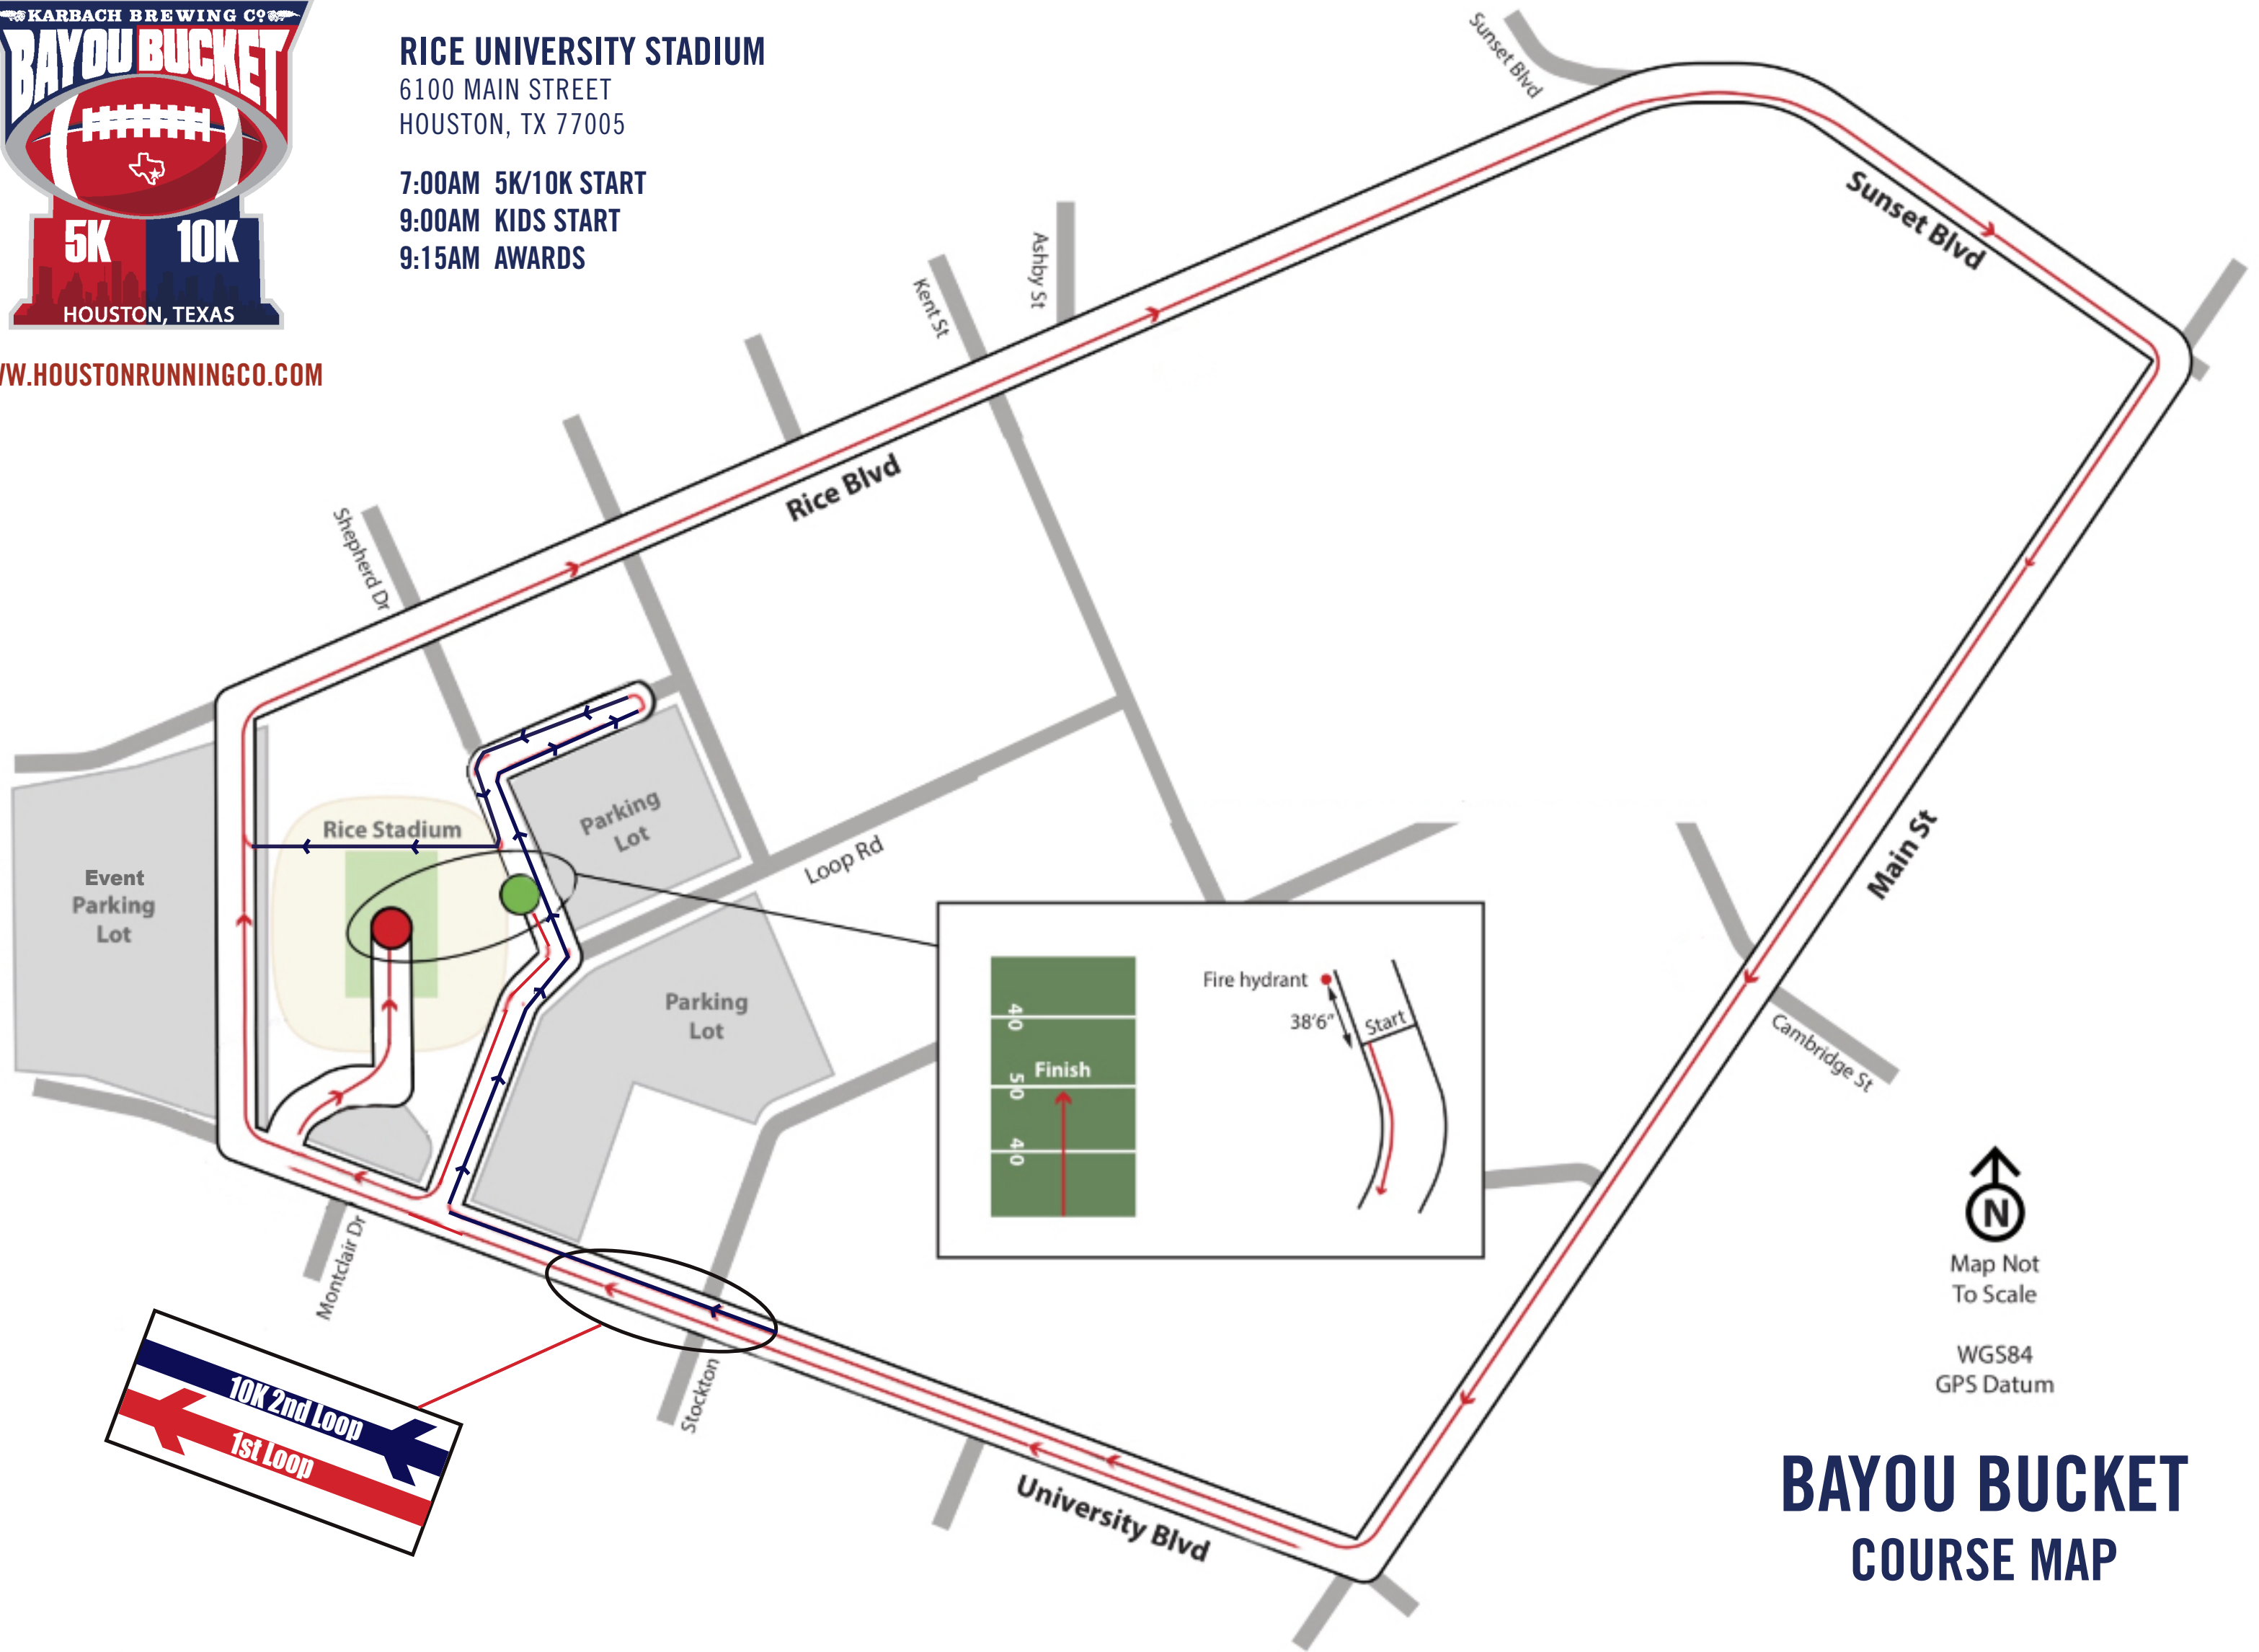

RICE UNIVERSITY STADIUM

6100 MAIN STREET
HOUSTON, TX 77005

7:00AM 5K/10K START
9:00AM KIDS START
9:15AM AWARDS

WWW.HOUSTONRUNNINGCO.COM

Map Not
To Scale

WGS84
GPS Datum

BAYOU BUCKET COURSE MAP