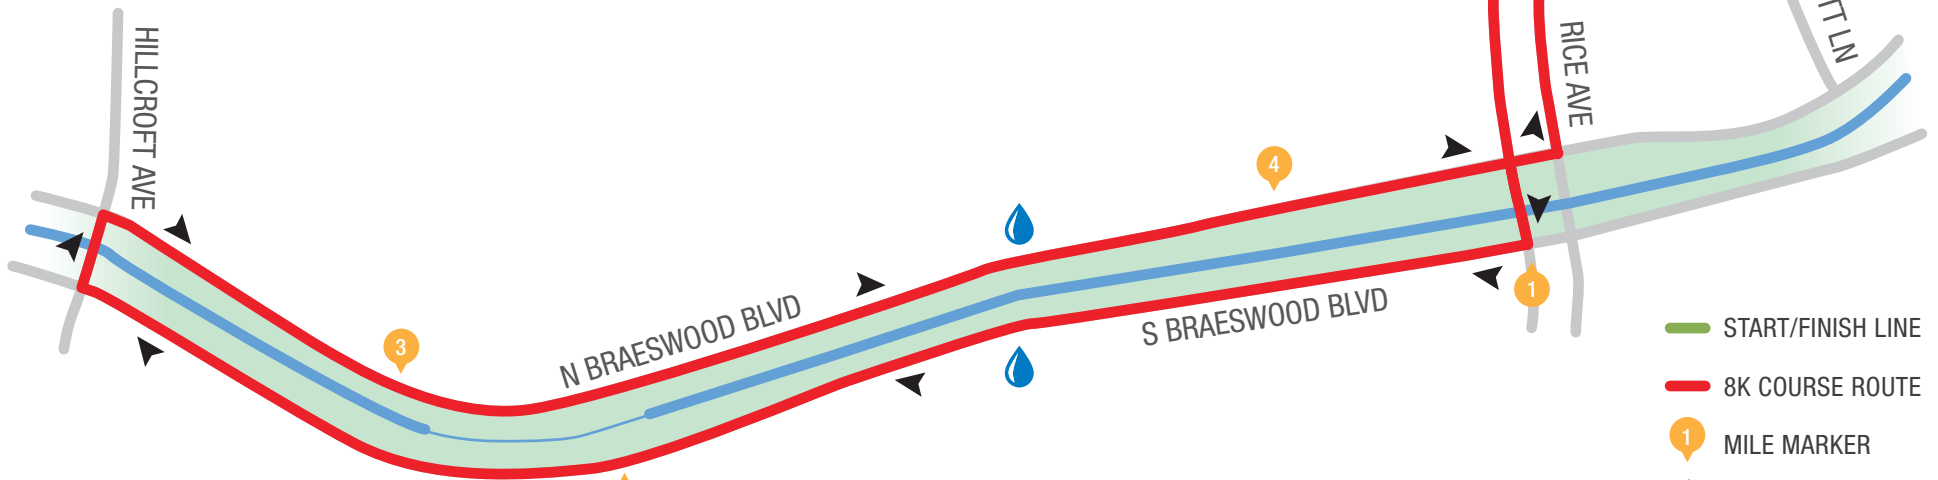

## 8K COURSE MAP

SATURDAY, JUNE 25, 2022

7:30 AM - 8K START

9:30 AM - KIDS K START

MEYERLAND PLAZA

- START/FINISH LINE
- 8K COURSE ROUTE
- 1 MILE MARKER
- 💧 WATER STATION
- P PARKING