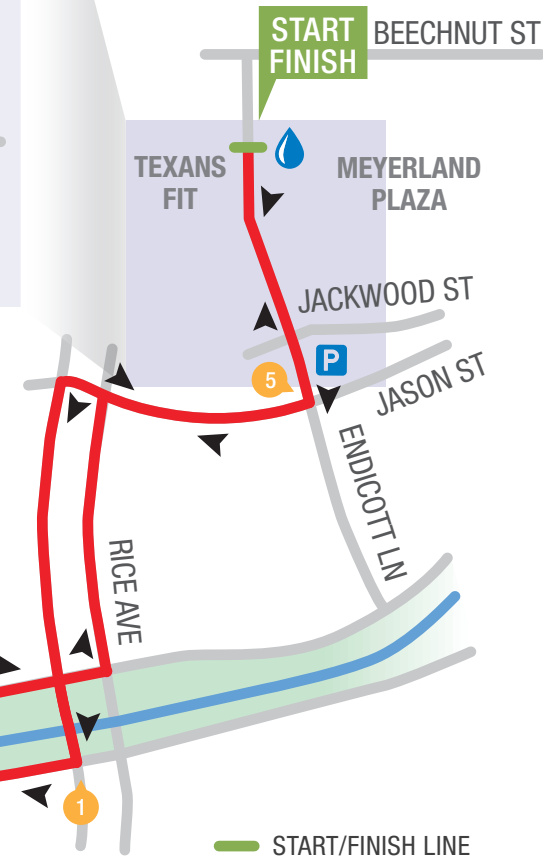

## 8K COURSE MAP

SATURDAY, JUNE 25, 2022

7:30 AM - 8K START

9:30 AM - KIDS K START

MEYERLAND PLAZA

- START/FINISH LINE
- 8K COURSE ROUTE
- 1 MILE MARKER
- 💧 WATER STATION
- P PARKING