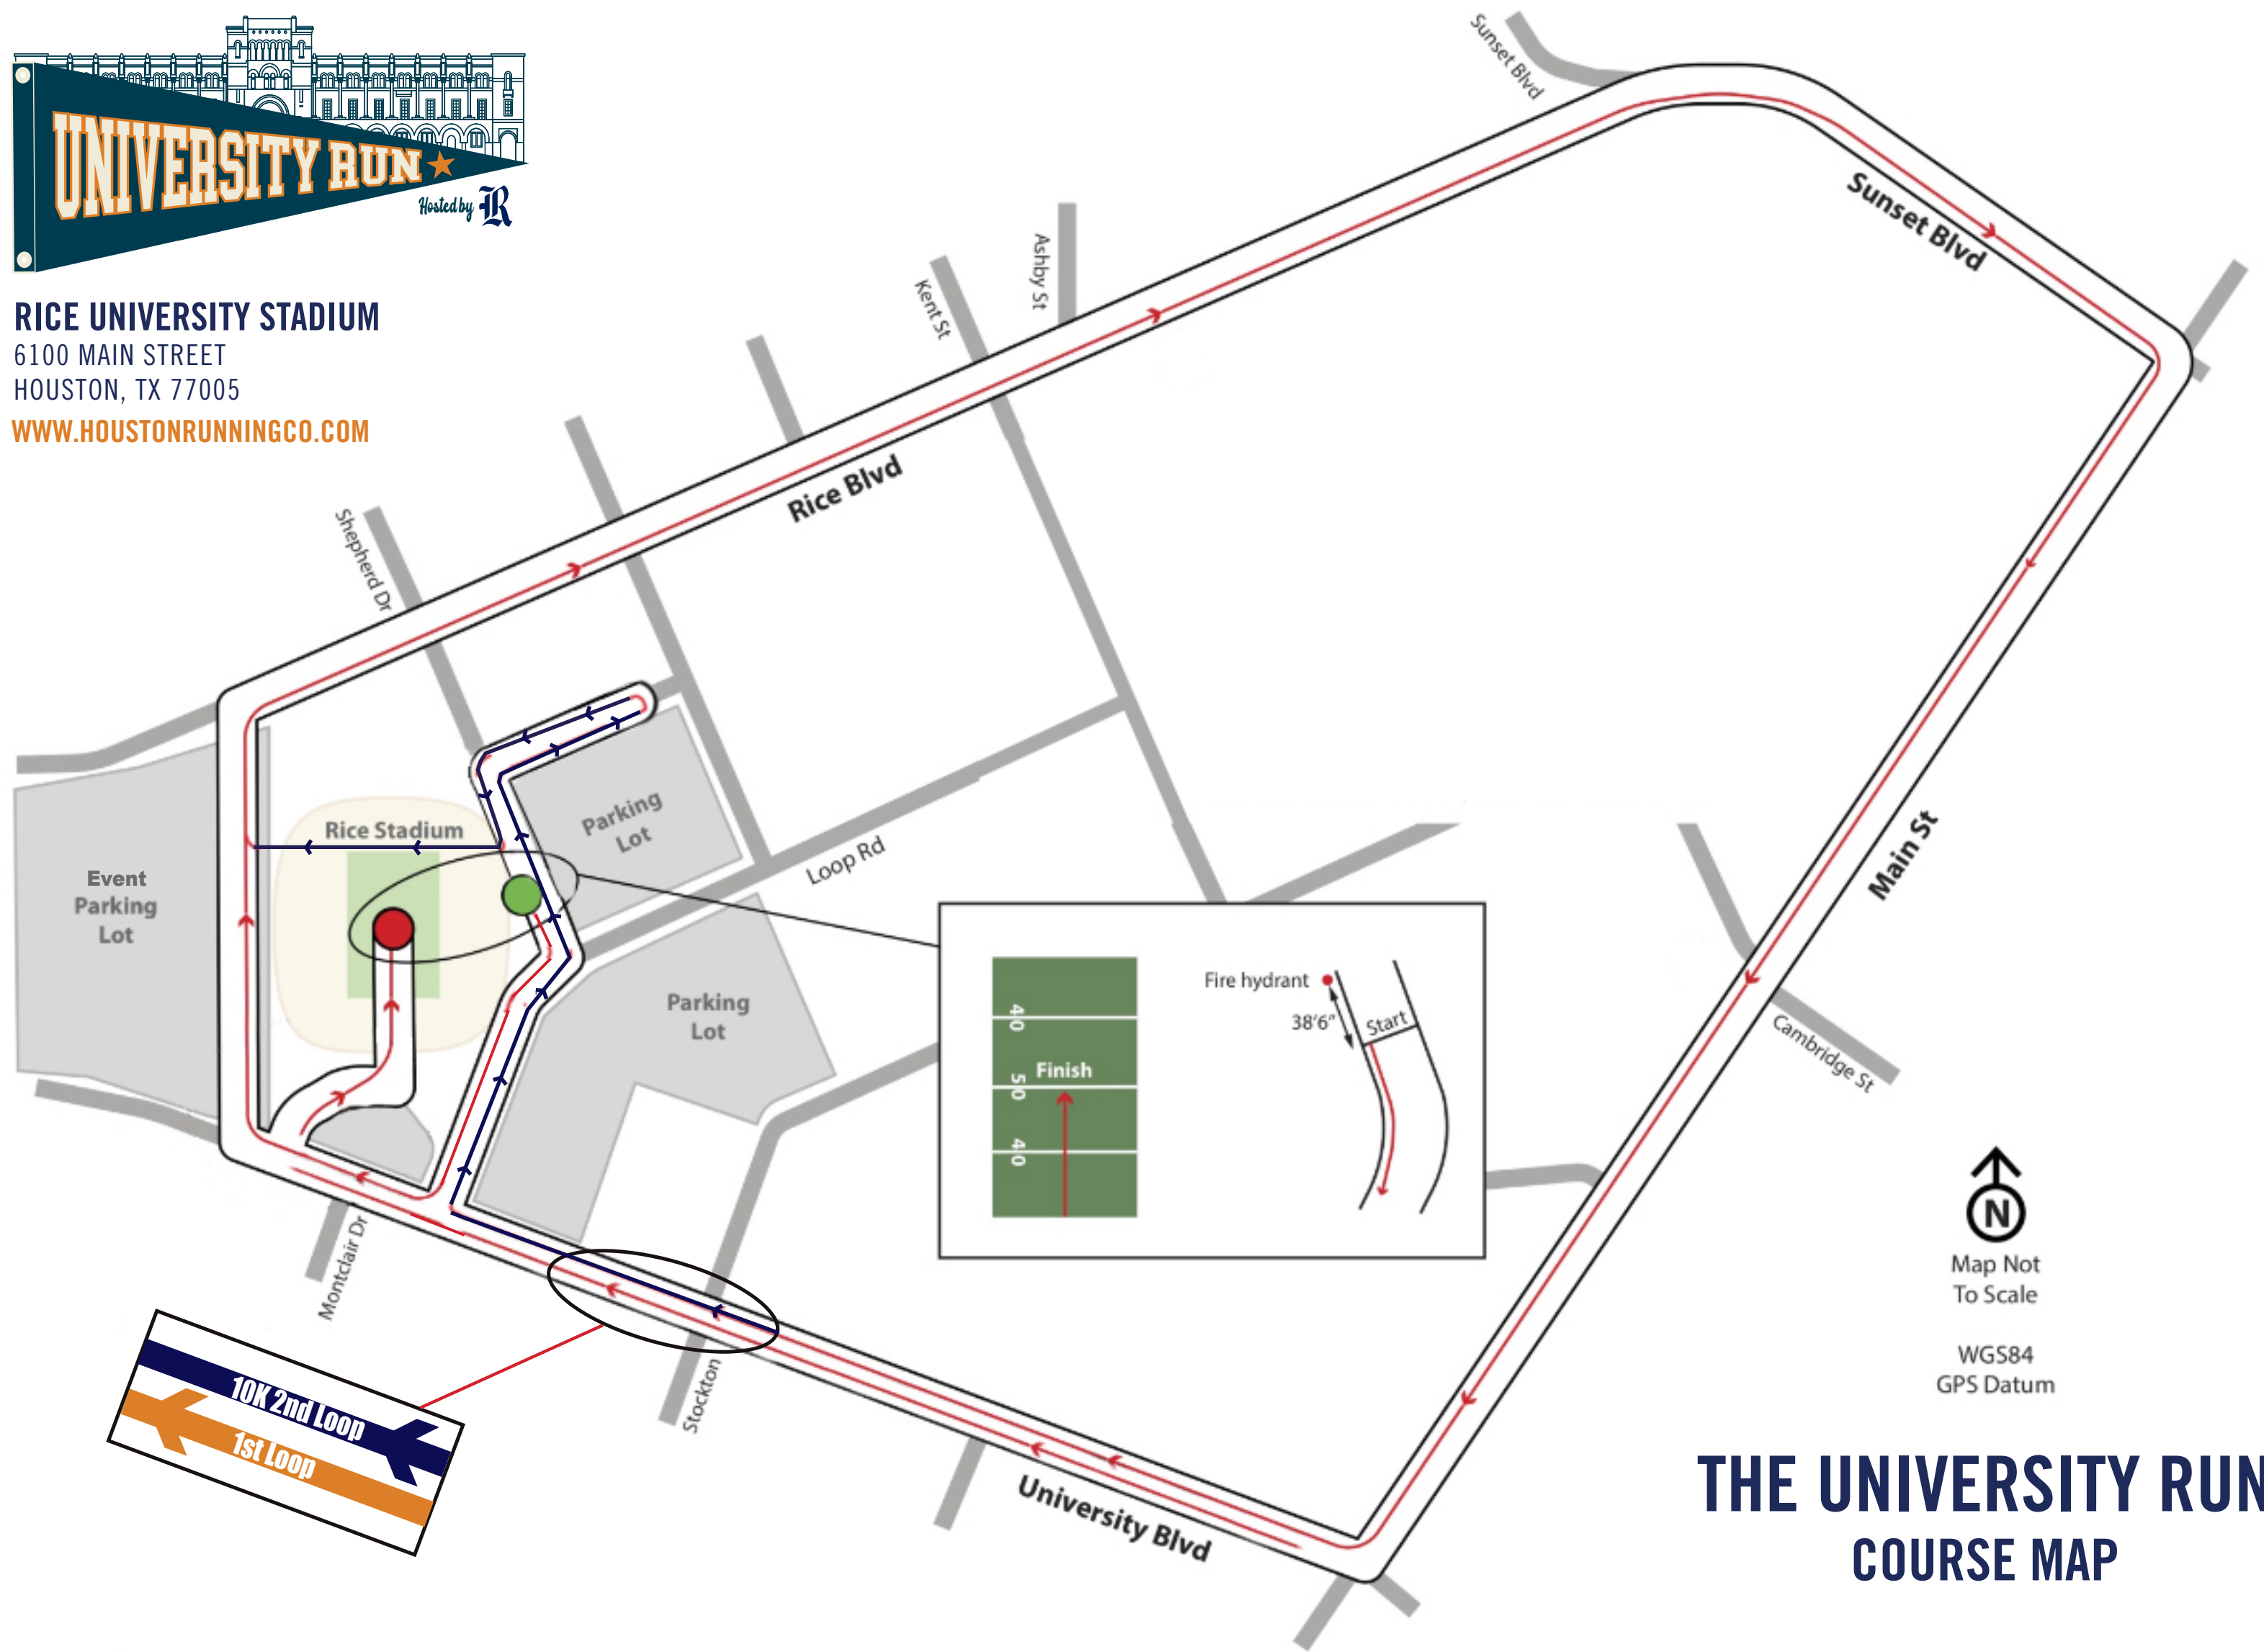

### RICE UNIVERSITY STADIUM

6100 MAIN STREET  
HOUSTON, TX 77005

[WWW.HOUSTONRUNNINGCO.COM](http://WWW.HOUSTONRUNNINGCO.COM)

Map Not To Scale  
WGS84  
GPS Datum

# THE UNIVERSITY RUN COURSE MAP